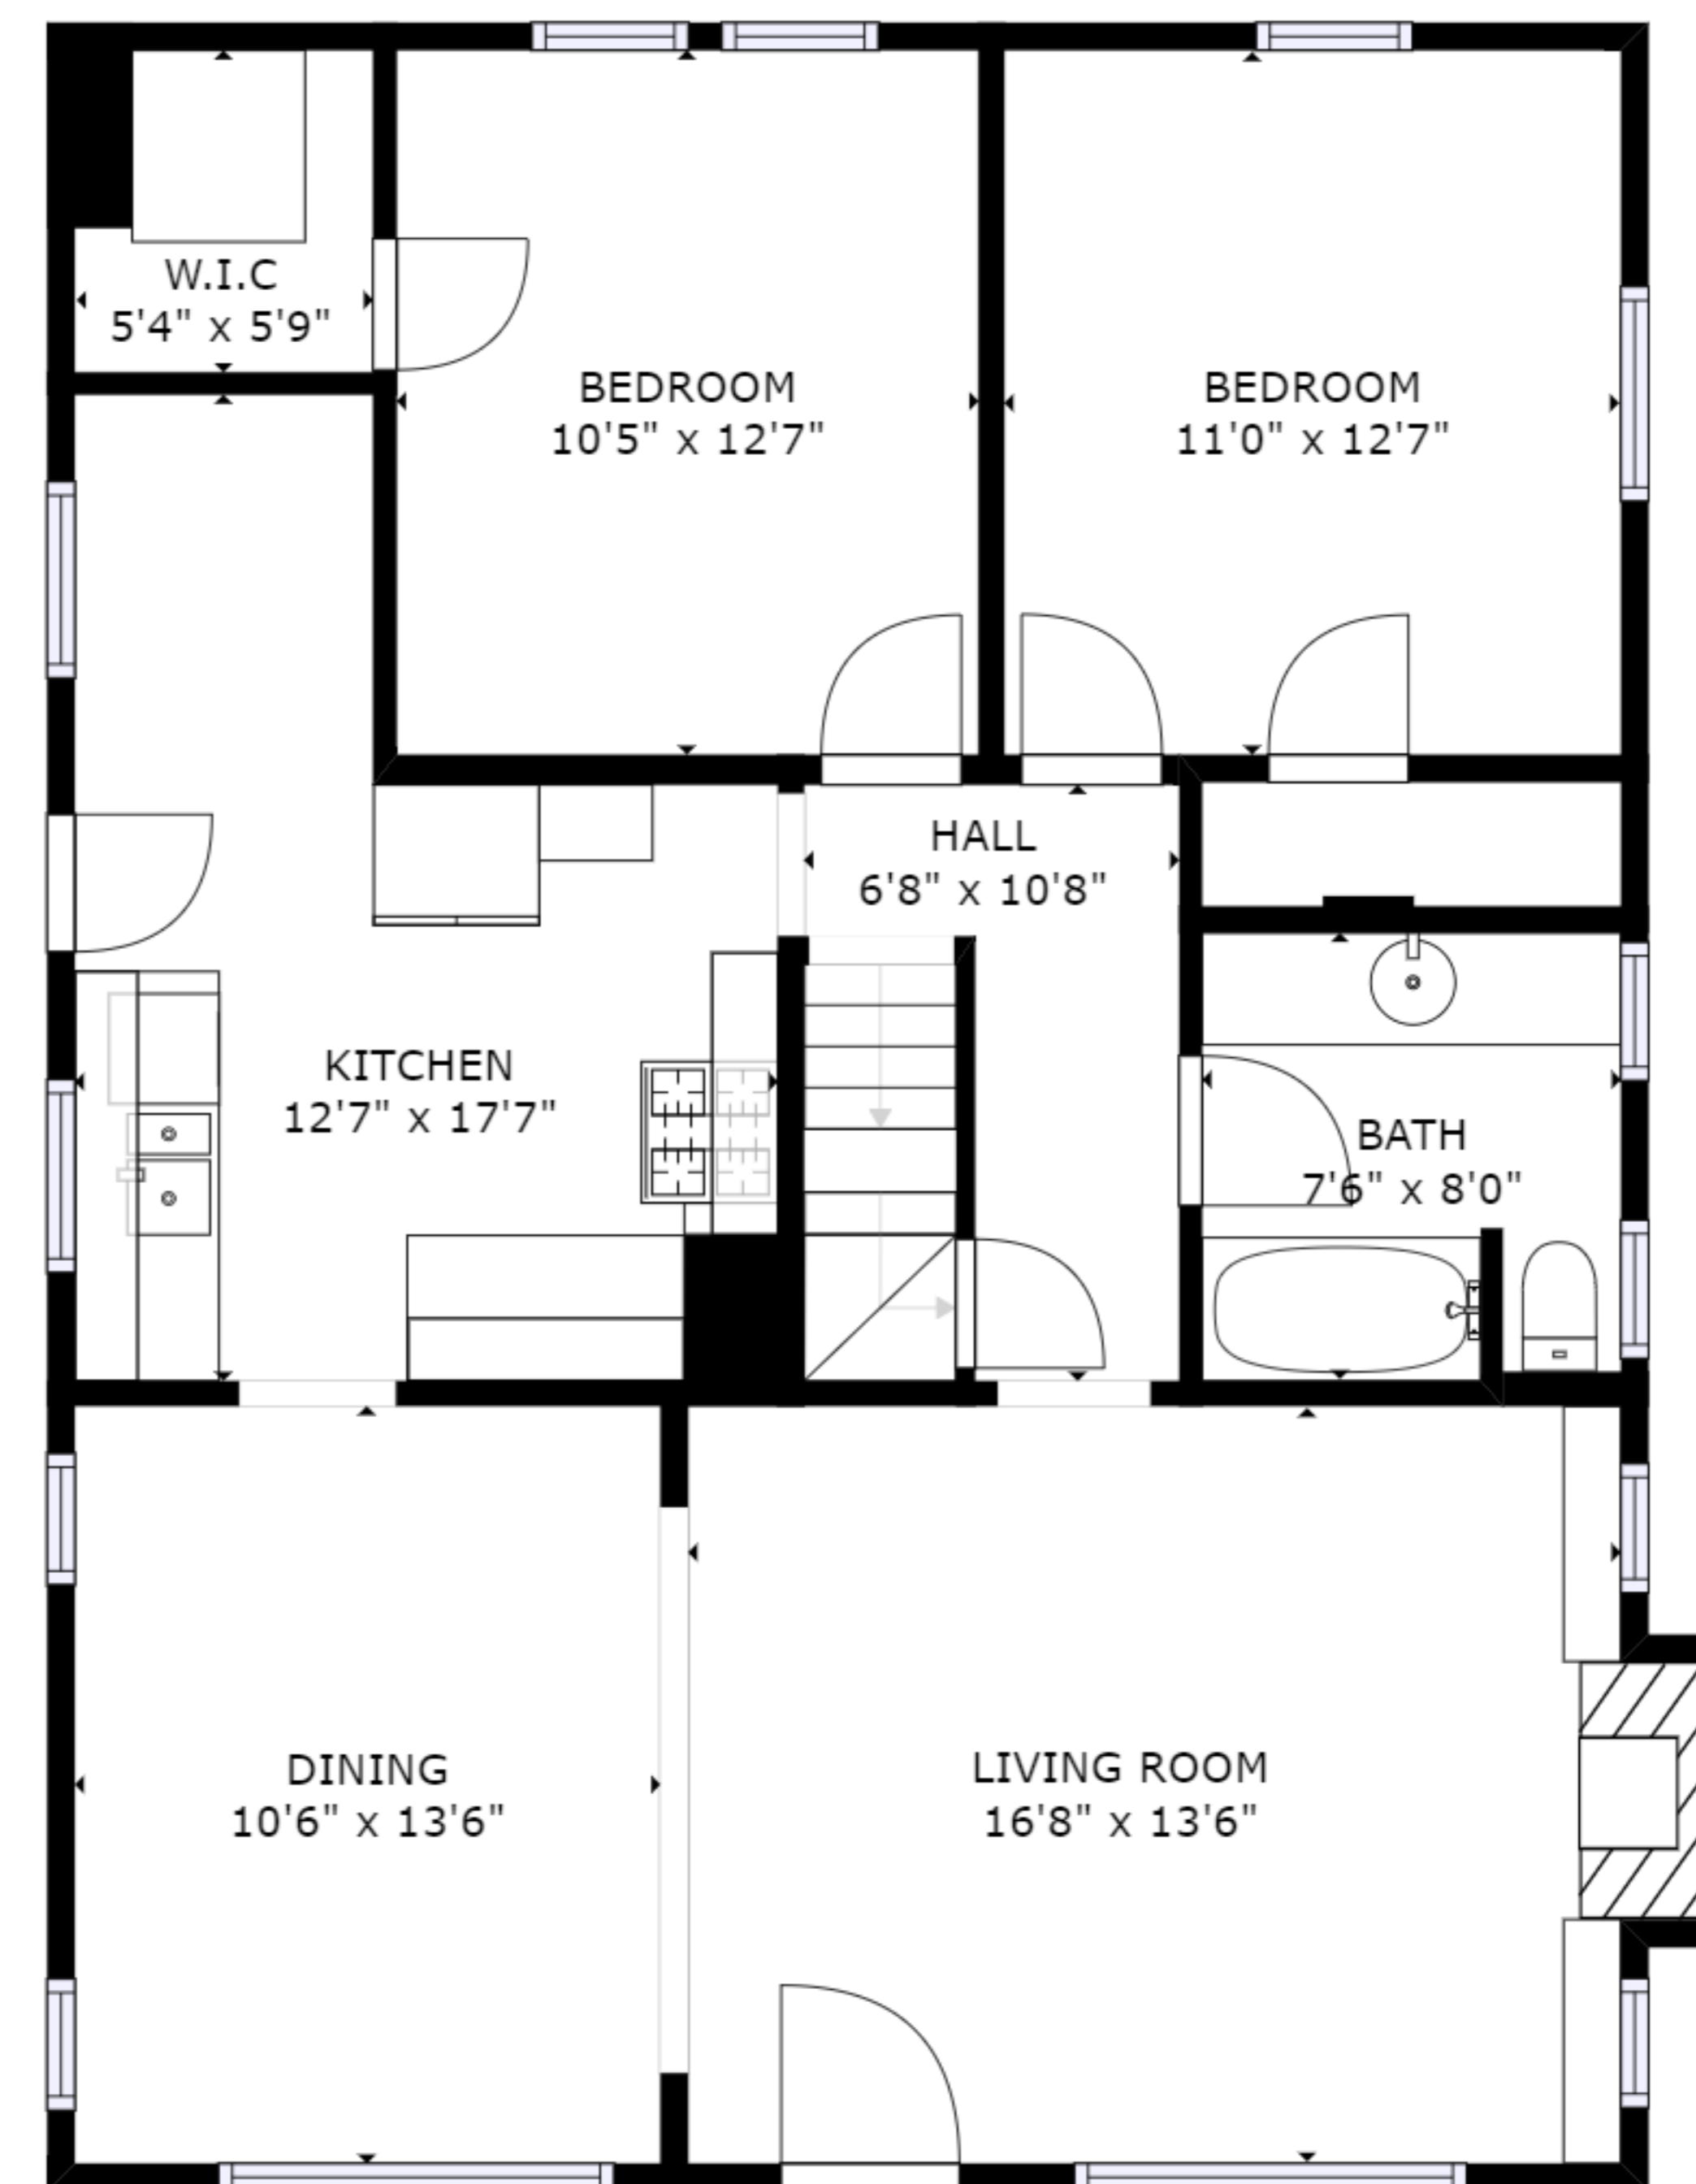

FLOOR 3

FLOOR 1

FLOOR 2

GROSS INTERNAL AREA
 FLOOR 1: 566 sq. ft, FLOOR 2: 1051 sq. ft
 FLOOR 3: 489 sq. ft
 TOTAL: 2106 sq. ft
 SIZES AND DIMENSIONS ARE APPROXIMATE, ACTUAL MAY VARY.